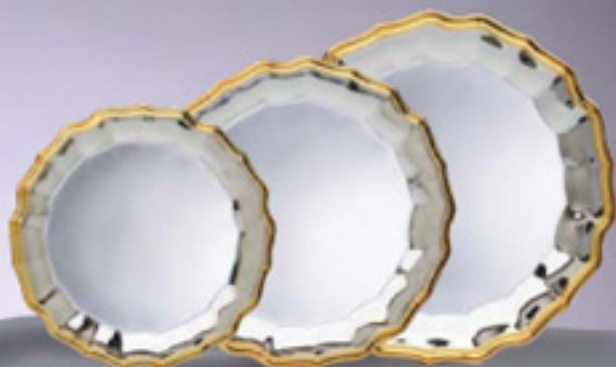

TW6008
8" TRAY
11 1/2" Overall

INCLUDES PRESENTATION BOX

Silver Plated Trays with Gold Border

Featuring a Full Engraving Area

T4200 12" T4100 10" T4000 8"

T4017 9" x 6 1/2"
T4019 12 1/2" x 8 1/2"

SP12SG 12" ROUND TRAY
SP10SG 10" ROUND TRAY
SP8SG 8" ROUND TRAY

SGWP8 8" WAVE TRAY
SGWP10 10" WAVE TRAY
SGWP12 12" WAVE TRAY

Wood Plate Stand
PS2500

REDESIGNED
AND PRICED
RIGHT!

PS8
(100-8")

PS6
(100-8")

PS4
(100-4")

Golf Trays

SPG8 8" GOLF TRAY
SPG10 10" GOLF TRAY
SPG12 12" GOLF TRAY